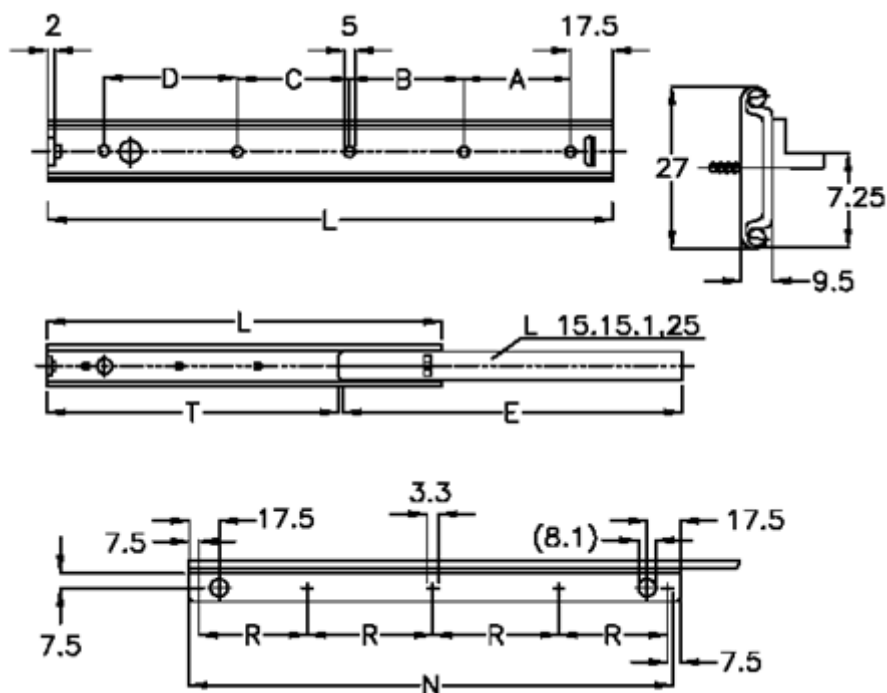

Article number: 11109055

Description: Thomas Regout Telescopic slide 11109055 EMS2, 2joints
 Length 600 mm / load cap. 23 kgs / extension 460 mm

Measures

A	= 128	R = 140.0
B	= 96	T = 460
C	= 160	
D	= 160	
E	= 573	
L	= 600	
Load capacity side mounted	= 20	
N	= 575	